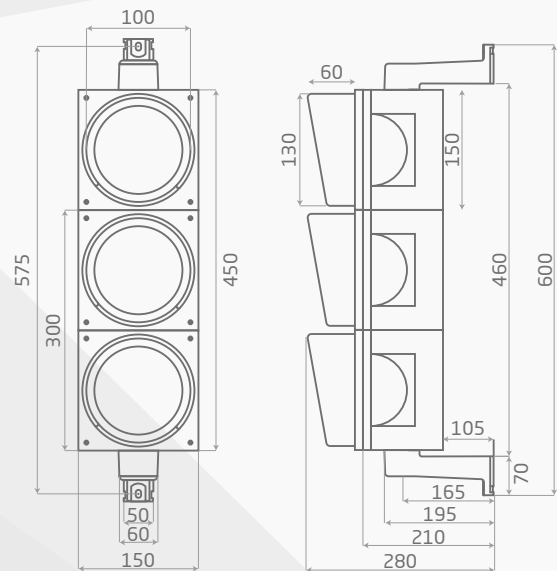

Brackets for modular supports for  $\varnothing$  102 mm poles. They can be used with Band-It and, upon request, can be provided with adapters for flat surfaces

Water/dust penetration IP55

Operating temperature, according to EN12368 class A, B, C -40°C - +60°C

Insulation Class II

Size of a single module: 150x150x175mm

## TECHNICAL SPECIFICATIONS

Material	UV stabilized Polycarbonate	
Diameter	Available in 100 mm	
Modular assembly	1, 2, 3, 4 as standard aspects, other combinations on request	
Optics	100 mm	
Voltage	230 Vac	42 Vac
Lens color	White colorless or colored (red amber green white)	
Enclosure color	RAL 9005 Black other colors available on request	
Power draw	5-7 W	
Impact resistance	High (class IR3 - EN 60598-1)	
Protection rating	Water and Dust (IP55) EN 60529	
Operating temperature range	Class A-B-C EN 12368	
Light source	1 High Flux Led	
Light intensity	Red > 400 cd Yellow > 400 cd Green > 400 cd White > 400 cd	
Light intensity's distribution (category, level/ power class, type)	B1/2 W as defined by EN 12368 distribution of specular light intensity in reference to the horizontal axis	
Operating voltage	230 Vac [196V-254V]	42 Vac [34 V-50V]
EMC	Acc. to EN 50293	
Waterproof	IP65 acc. to EN 60529	
Lenses' Impact Resistance	Class IR3 acc. to EN 60598-1	
Symbols	Pedestrian, bike, arrow symbols available, others on request	

	HEIGHT	WIDTH	DEPTH
2 Aspects	440 mm	150 mm	short brackets 280 mm
			long brackets 325 mm
3 Aspects	600 mm	150 mm	short brackets 280 mm
			long brackets 325 mm

Measurements in mm

Via Ponticello, 17 - 35129 Padova (PD) - ITALY